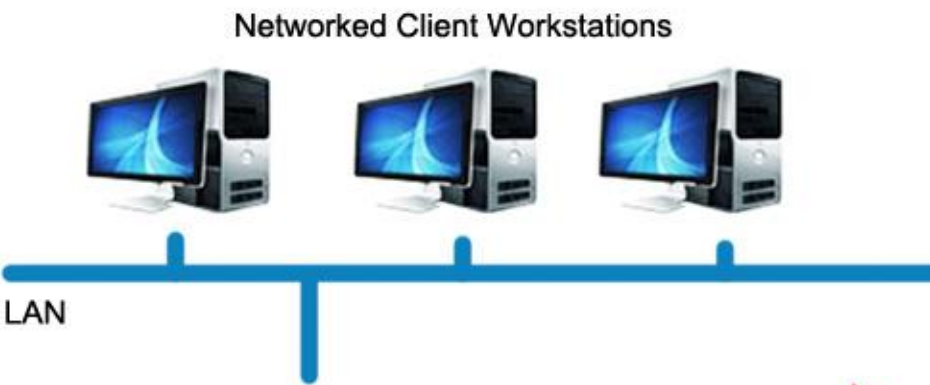

Blu-Ray Disc is the ideal media for long-term archival

- ▶ Longevity
- ▶ Security
- ▶ Data Migration
- ▶ Compliance
- ▶ Green Technology
- ▶ Compatibility
- ▶ Power Consumption
- ▶ Accessibility
- ▶ Removability
- ▶ Capacity - Extendable

Table of contents from each disc will be copied to the PC. The software will determine the disc placement inside the storage device. LED will light up to mark the slot the disc will have to be placed in.

Archive (copy & Print) the data from the server to Blu-Ray disc with the Optical Disc Archiving System